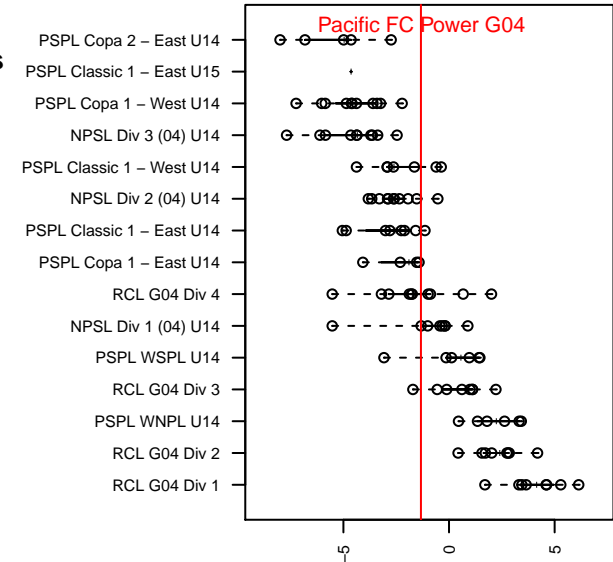

# Pacific FC Power G04

Pacific FC  
 Battleground, WA  
 G04 total strength=1146  
 attack=3.36 defense=3.28  
 fall league = PTT G04 Div 2 Red North  
 spr league = Spr OYS G04 Div 1 Red

alt names used:  
 Pacific FC 04G Power  
 Pacific FC 04G Power  
 PACIFIC FC POWER 04  
 PFC G04 Power  
 Pacific FC 04G Power

Venues played:  
 2017 Mt Hood Challenge U14 Silver  
 2017 PTT G04 Division 2 Red North  
 2017 OYS PTT Presidents Cup G04  
 2017 Spr OYS G04 Division 1 Red

**Pacific FC Power G04**  
 Dots are actual minus expected GF (blue circles) and GA (red triangles).  
 Blue line is smoothed change in attack strength. Red is smoothed change in defense strength.

**attack and defense variance (black dot)  
relative to other teams  
and top 10 in region**

**attack and defense rating  
relative to others at age  
and all opponents in last 13 months**

**Performance relative to 13 month average**