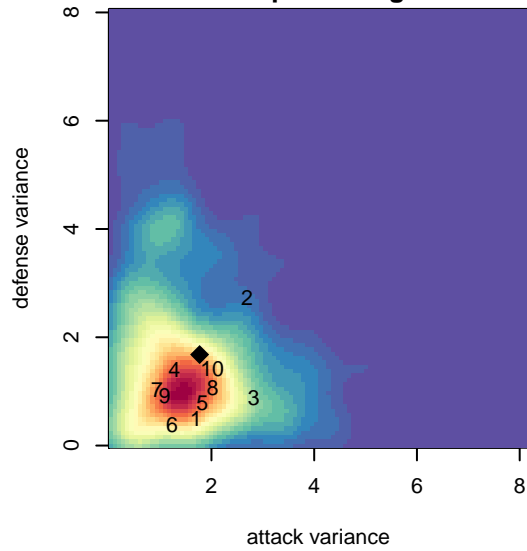

# Pacific FC Power G04

Pacific FC  
 Battleground, WA  
 G04 total strength=1146  
 attack=3.36 defense=3.28  
 fall league = PTT G04 Div 2 Red North  
 spr league = Spr OYS G04 Div 1 Red

alt names used:  
 Pacific FC 04G Power  
 Pacific FC 04G Power  
 PACIFIC FC POWER 04  
 PFC G04 Power  
 Pacific FC 04G Power

Venues played:  
 2017 Mt Hood Challenge U14 Silver  
 2017 PTT G04 Division 2 Red North  
 2017 OYS PTT Presidents Cup G04  
 2017 Spr OYS G04 Division 1 Red

**Pacific FC Power G04**  
 Dots are actual minus expected GF (blue circles) and GA (red triangles).  
 Blue line is smoothed change in attack strength. Red is smoothed change in defense strength.

**attack and defense variance (black dot)  
relative to other teams  
and top 10 in region**

**attack and defense rating  
relative to others at age  
and all opponents in last 13 months**

**Performance relative to 13 month average**