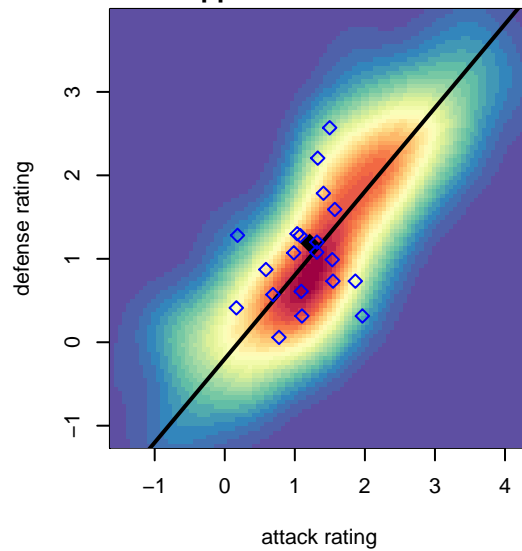

# Pacific FC Power G04

Pacific FC  
 Battleground, WA  
 G04 total strength=1146  
 attack=3.36 defense=3.28  
 fall league = PTT G04 Div 2 Red North  
 spr league = Spr OYS G04 Div 1 Red

alt names used:  
 Pacific FC 04G Power  
 Pacific FC 04G Power  
 PACIFIC FC POWER 04  
 PFC G04 Power  
 Pacific FC 04G Power

Venues played:  
 2017 Mt Hood Challenge U14 Silver  
 2017 PTT G04 Division 2 Red North  
 2017 OYS PTT Presidents Cup G04  
 2017 Spr OYS G04 Division 1 Red

**Pacific FC Power G04**  
 Dots are actual minus expected GF (blue circles) and GA (red triangles).  
 Blue line is smoothed change in attack strength. Red is smoothed change in defense strength.

**attack and defense variance (black dot)  
relative to other teams  
and top 10 in region**

**attack and defense rating  
relative to others at age  
and all opponents in last 13 months**

**Performance relative to 13 month average**